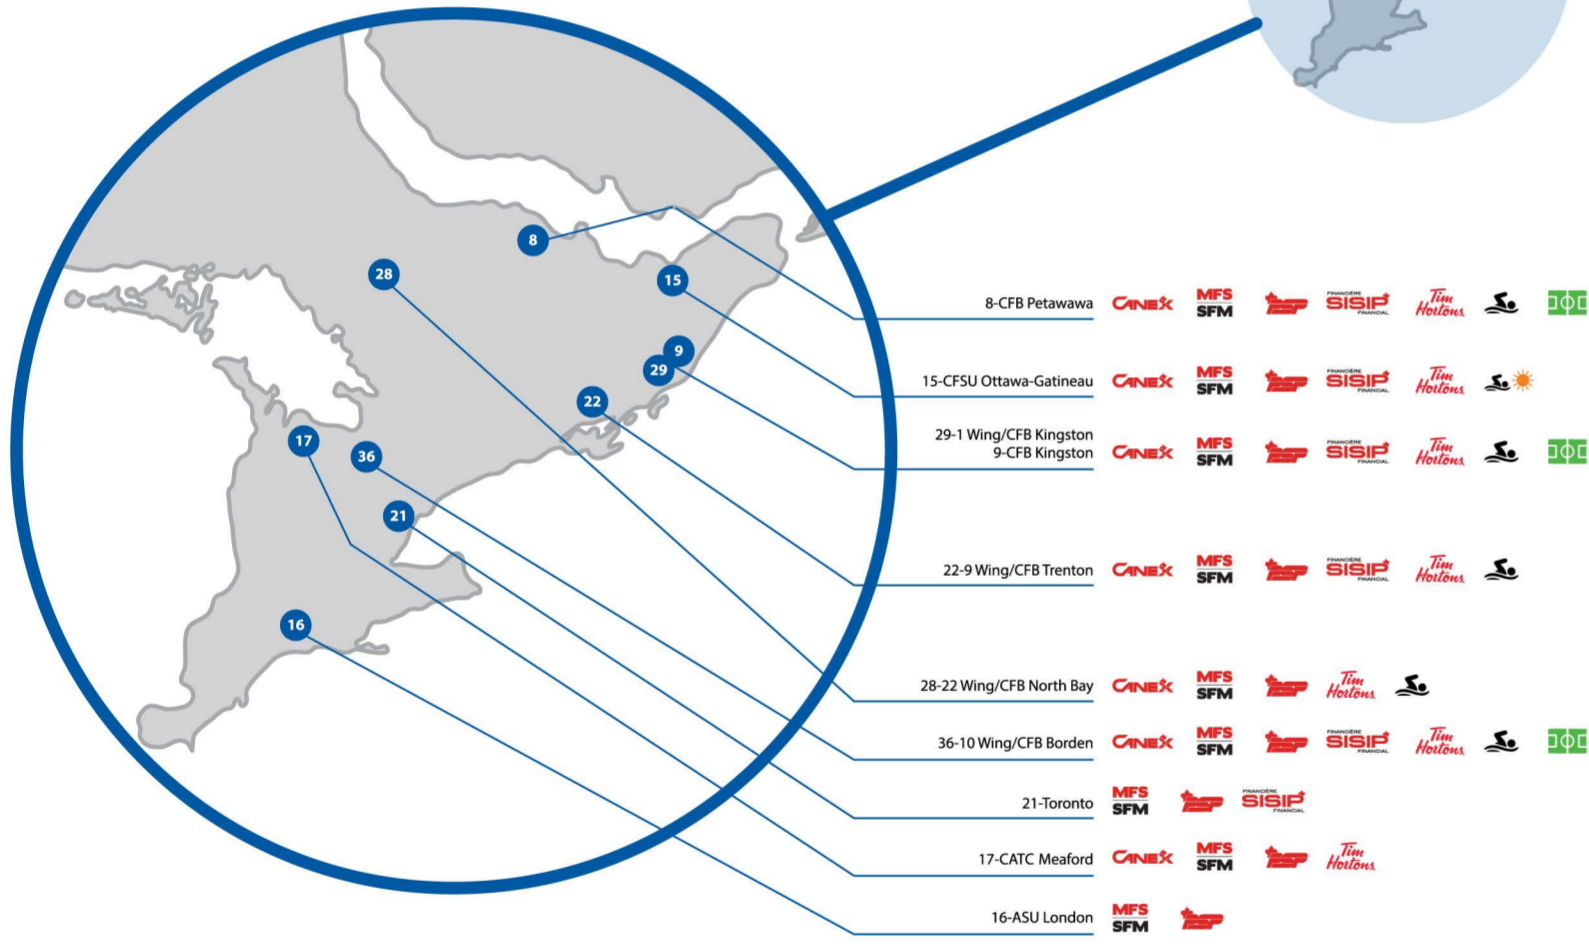

| Legend | |
|--------|-----------------|
| | CANEX |
| | MFRC |
| | GYM |
| | SISIP FINANCIAL |
| | TIM HORTONS |
| | POOL |
| | OUTDOOR POOL |
| | FIELDHOUSE |

Serving Those Who Serve