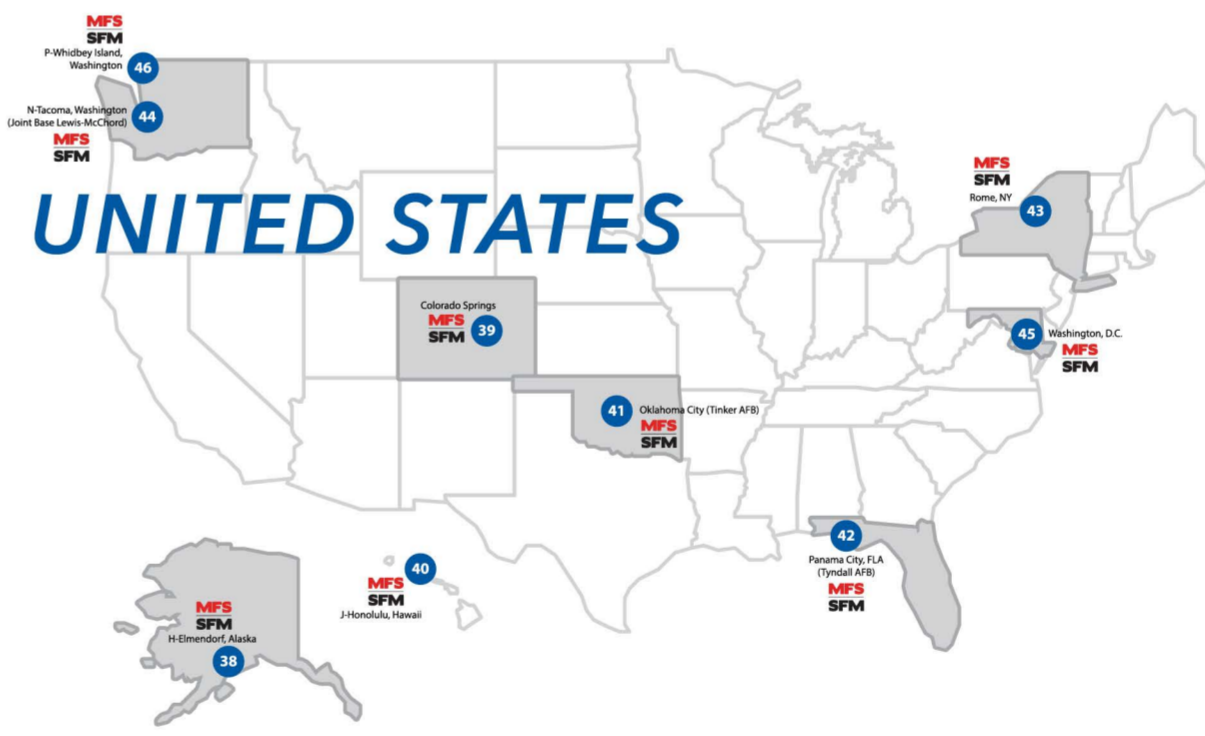

| Legend | |
|--------|-----------------|
| | CANEX |
| | MFRC |
| | GYM |
| | SISIP FINANCIAL |
| | TIM HORTONS |
| | POOL |
| | OUTDOOR POOL |
| | FIELDHOUSE |

Serving Those Who Serve